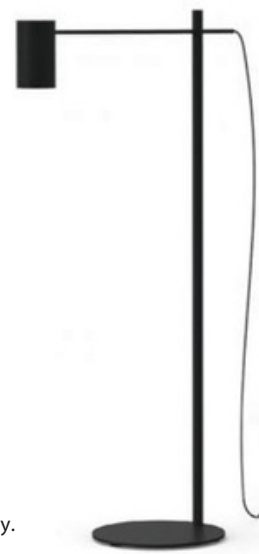

CYLS

p-3908

floor lamp

Date	Type
Project	
Location	
Model #	Quantity
Supplier	

Description

Metallic floor lamp with cylindrical heads. Adjustable reading arm with horizontal movement and 360° rotation. On/O cord switch.

Pictures above might not show the specified dimensions or material. They are for illustration purposes only.

Ordering information

Product Code	Lamp	Finish body
p-3908	LED or Fluor. up to 20W (bulb not included) E27 / 230V On/O cord switch	<ul style="list-style-type: none"> 26 BLK Black 55 BG Beige CUSTOM