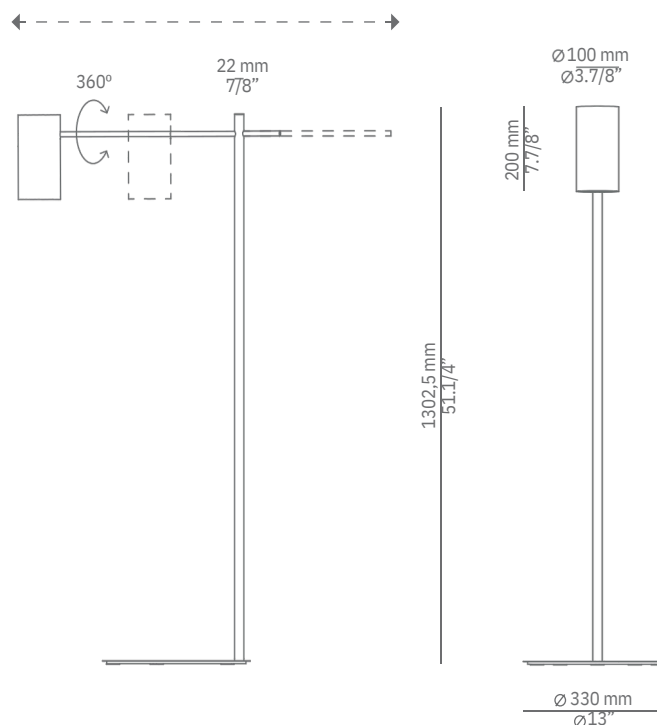

CYLS

p-3908

floor lamp

Date	Type
Project	
Location	
Model #	Quantity
Supplier	

Description

Metallic floor lamp with cylindrical heads. Adjustable reading arm with horizontal movement and 360° rotation. On/O cord switch.

Pictures above might not show the specified dimensions or material. They are for illustration purposes only.

Ordering information

Product Code	Lamp	Finish body
p-3908	LED or Fluor. up to 20W (bulb not included) E27 / 230V On/O cord switch	<ul style="list-style-type: none"> 26 BLK Black 55 BG Beige CUSTOM