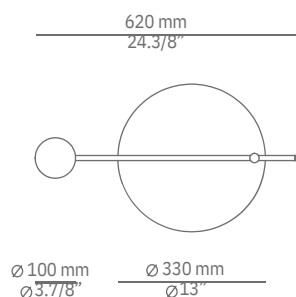

CYLS

p-3908

floor lamp

Date	Type
Project	
Location	
Model #	Quantity
Supplier	

Description

Metallic floor lamp with cylindrical heads. Adjustable reading arm with horizontal movement and 360° rotation. On/O cord switch.

Pictures above might not show the specified dimensions or material. They are for illustration purposes only.

Ordering information

Product Code	Lamp	Finish body
p-3908	LED or Fluor. up to 20W (bulb not included) E27 / 230V On/O cord switch	<ul style="list-style-type: none"> 26 BLK Black 55 BG Beige CUSTOM