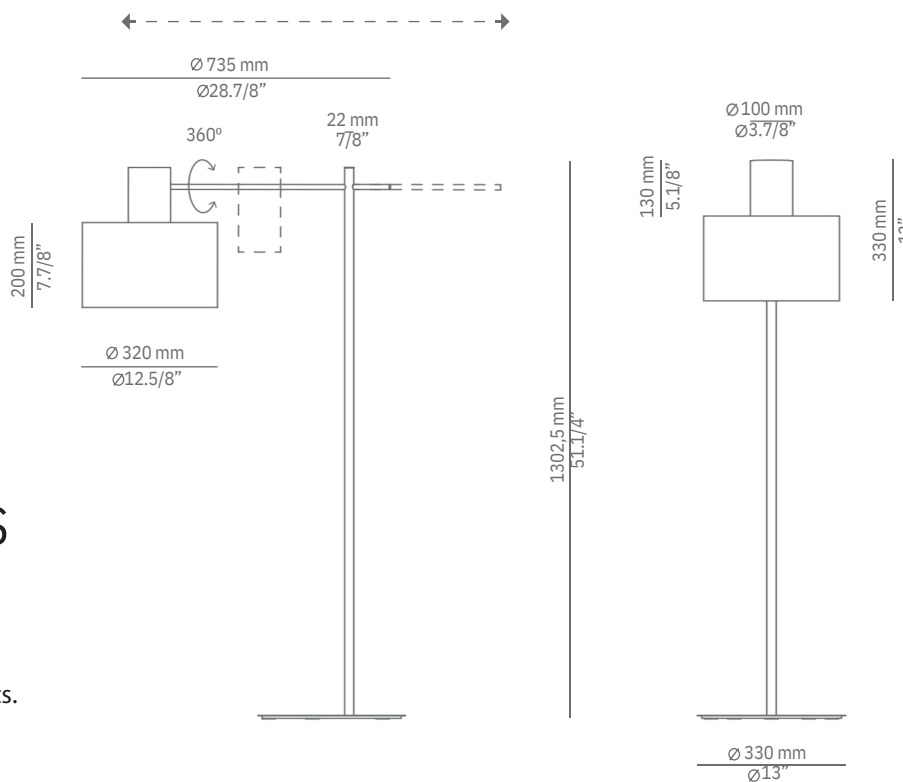

CYLS

p-3908P

floor lamp

Date	Type
Project	
Location	
Model #	Quantity
Specier	

Description

Metallic floor lamp with cylindrical heads and shade made of polyester fiber protected by a PVC coating.

Adjustable reading arm with horizontal movement and 360° rotation.

On/O cord switch.

Pictures above might not show the specified dimensions or material. They are for illustration purposes only.

Ordering information

Product Code	Lamp
p-3908P	LED or Fluor. up to 20W (bulb not included) A+ > A
	E27 / 230V
	On/O cord switch

Finish body	
26 BLK	Black
55 BG	Beige
CUSTOM	

Product includes

Code	Description
p-3908	1 cyls floor lamp
123905270	1 screen shade

SPECIAL REQUIREMENTS

Custom nishes and versions

We offer custom RAL finishes.