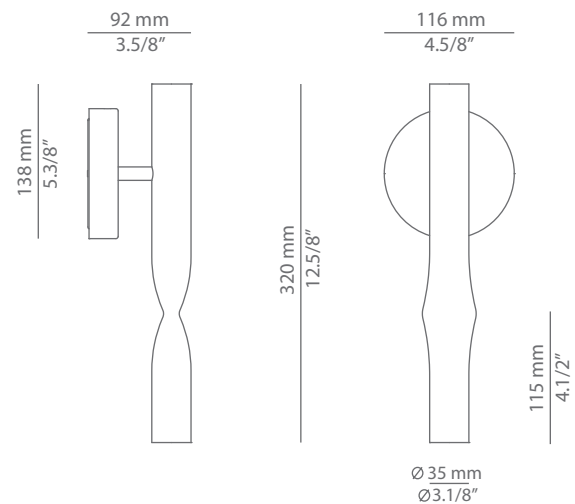

FLOW

A-3730
wall light

Date	Type
Project	
Location	
Model #	Quantity
Specifier	

Description

Metallic wall light with acrylic diffuser and integrated LED providing direct light.

Pictures above might not show the specified dimensions or material. They are for illustration purposes only.

Ordering information

Product Code	Lamp	Finish
A-3730	LED 6,2W (included) (2700K / Ang 70° / >90 CRI / 350mA) 100V - 240V / Typ* 725 lumens Non Dimmable	<ul style="list-style-type: none"> 26 BLK Black 61 S GLD Satin Gold 74 WH White CUSTOM