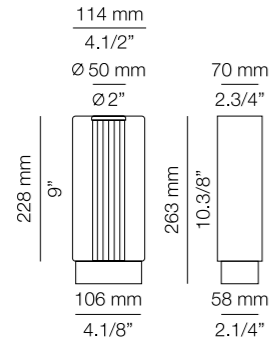

P-4055X

LED 6,2W
(2700K / Ang. 70°
>90 CRI / 350mA)
100V - 240V
Typ* 725 lumens
Non Dimmable
Hard wired (no plug)
Transparent pyrex glass