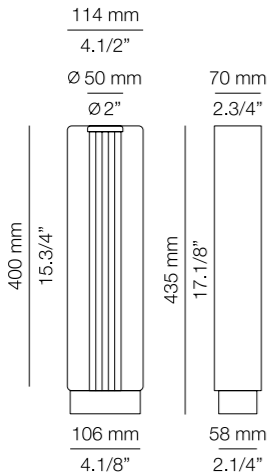

Offices JCM Technologies

FRAME · SPEC SHEET

A-4053X

LED 6,2W
(2700K / Ang. 70°
>90 CRI / 350mA)
100V - 240V
Typ* 725 lumens
Non Dimmable
Transparent pyrex glass

A-4050

LED 6,2W
(2700K / Ang. 70°
>90 CRI / 350mA)
100V - 240V / Typ* 725 lumens
Non Dimmable
Satinated pyrex glass

P-4054X

LED 6,2W
(2700K / Ang. 70°
>90 CRI / 350mA)
100V - 240V
Typ* 725 lumens
Non Dimmable
Hard wired (no plug)
Transparent pyrex glass

A-4051

LED 6,2W
(2700K / Ang. 70°
>90 CRI / 350mA)
100V - 240V / Typ* 725 lumens
Non Dimmable
Satinated pyrex glass
Optional laser cut signage

P-4055X

LED 6,2W
(2700K / Ang. 70°
>90 CRI / 350mA)
100V - 240V
Typ* 725 lumens
Non Dimmable
Hard wired (no plug)
Transparent pyrex glass

Contract Option

P-4056X

LED 6,2W
(2700K / Ang. 70°
>90 CRI / 350mA)
100V - 240V
Typ* 725 lumens
Non Dimmable
Hard wired (no plug)
Transparent pyrex glass