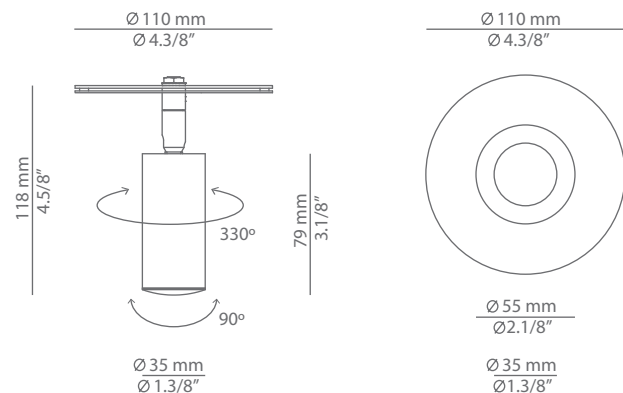

Product includes

Code	Description
t-3533	1 Volta light
671000061	1 remote driver / Dimmable Triac

SPECIAL REQUIREMENTS

Custom finishes and versions

Alternate lamping, versions and finishes available for projects. Consult our offices.

Special instructions

ESTILUZ, S.A.
Carretera d'Ogassa, s/n
17860 Sant Joan de les Abadesses
T+34 972 720 125
F+34 972 720 796

estiluz@estiluz.com
www.estiluz.com