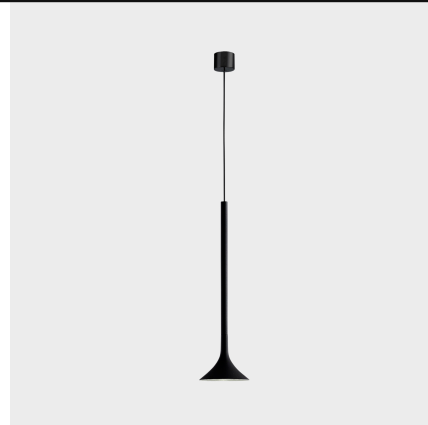

## Alive Single

Francesc Vilaró

Pendant Alive Single LED 8.5 LED warm-white 2700K ON-OFF Black 492lm

### Technical features

Luminaire total power: 8.5W

Real lumens: 492

Real lm/W: 58

Correlated Colour Temperature (CCT): LED warm-white 2700K

Structure material: Aluminium, Steel

Structure finish: Black

Diffuser material: Methacrylate

### Luminotechnic features

CRI: 80

MacAdam steps: 2

Photobiological risk: RG1

Lampholder	Quantity	Light source power (W)	Correlated Colour Temperature (CCT)
LED	1	6.9W	LED warm-white 2700K

Image may not match reference. LedsC4 reserves the right to amend any of the product's components. The data related to flux, power and colour temperature may be subject to changes made by the manufacturer.