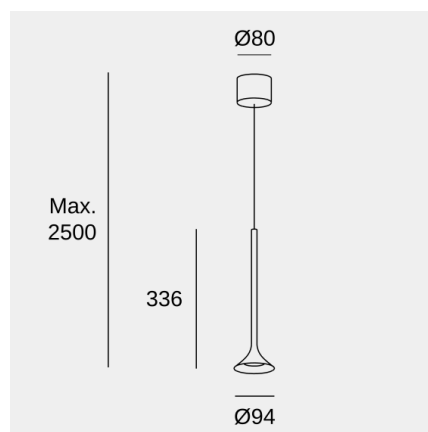

### Technical features

Luminaire total power: 8.5W

Real lumens: 492

Real lm/W: 58

Correlated Colour Temperature (CCT): LED warm-white 2700K

Structure material: Aluminium, Steel

Structure finish: Black

Diffuser material: Methacrylate

### Luminotechnic features

CRI: 80

MacAdam steps: 2

Photobiological risk: RG1

Lampholder	Quantity	Light source power (W)	Correlated Colour Temperature (CCT)
LED	1	6.9W	LED warm-white 2700K

Image may not match reference. LedsC4 reserves the right to amend any of the product's components. The data related to flux, power and colour temperature may be subject to changes made by the manufacturer.