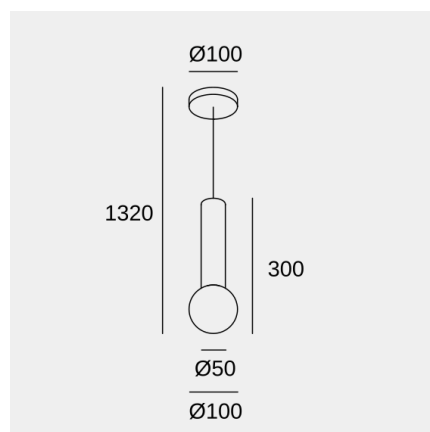

Mist

Nahtrang Studio

Bath IP44 Mist E14 9 Black 239lm

Technical features

Luminaire total power: 9W

Structure material: Steel

Structure finish: Black

Diffuser material: Glass

Diffuser finish: Opal white

Max. size of light bulb: 97/35 mm

Recommended light bulb: E14

Voltage / frequency: 100-240V/50-60Hz

Warranty: 5 años

Easily recyclable luminaire

Luminotechnic features

Lampholder	Quantity	Light source power (W)	Correlated Colour Temperature (CCT)
E14	1	Max. power 9W	-

Mist

Nahtrang Studio

Bath IP44 Mist E14 9 Black 239lm

Logistics

x 6

Net weight (kg): 0.61

Packaged weight (kg): 1.02

Packaging: 360mm x 135mm x 150mm