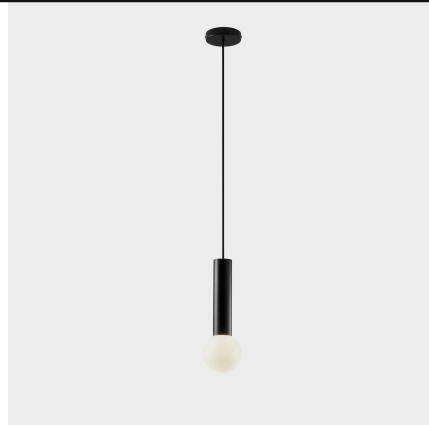

Mist

Nahtrang Studio

Bath IP44 Mist E14 9 Black 239lm

Technical features

Luminaire total power: 9W

Structure material: Steel

Structure finish: Black

Diffuser material: Glass

Diffuser finish: Opal white

Max. size of light bulb: 97/35 mm

Recommended light bulb: E14

Voltage / frequency: 100-240V/50-60Hz

Warranty: 5 años

Easily recyclable luminaire

Luminotechnic features

Lampholder	Quantity	Light source power (W)	Correlated Colour Temperature (CCT)
E14	1	Max. power 9W	-