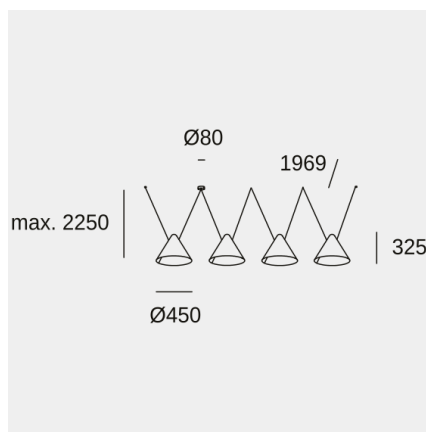

### Technical features

Luminaire total power: 60W

Lens / reflector angle: HORIZONTAL 130°

Structure material: Aluminium

Structure finish: Black

Max. size of light bulb: NA/100 mm

Recommended light bulb: E27

### Luminotechnic features

Lampholder	Quantity	Light source power (W)	Correlated Colour Temperature (CCT)
E27	4	Max. power 15W	-

Image may not match reference. LedsC4 reserves the right to amend any of the product's components. The data related to flux, power and colour temperature may be subject to changes made by the manufacturer.