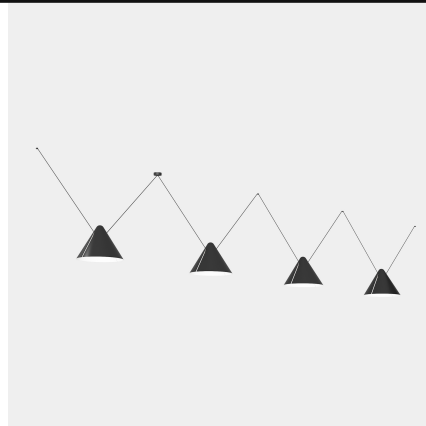

### Technical features

Luminaire total power: 60W

Lens / reflector angle: HORIZONTAL 130°

Structure material: Aluminium

Structure finish: Black

Max. size of light bulb: NA/100 mm

Recommended light bulb: E27

### Luminotechnic features

Lampholder	Quantity	Light source power (W)	Correlated Colour Temperature (CCT)
E27	4	Max. power 15W	-

Image may not match reference. LedsC4 reserves the right to amend any of the product's components. The data related to flux, power and colour temperature may be subject to changes made by the manufacturer.