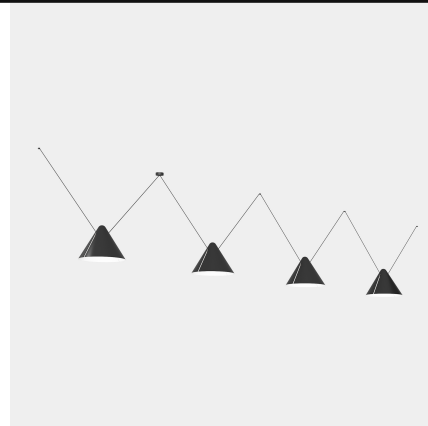

Super Attic 4 bodies Conic Shape 1250mm

Nahtrang Studio

Pendant Super Attic 4 bodies Conic Shape 1250mm E27 60 Black 3664lm

Technical features

- Luminaire total power: 60W
- Lens / reflector angle: HORIZONTAL 130°
- Structure material: Aluminium
- Structure finish: Black
- Max. size of light bulb: NA/100 mm
- Recommended light bulb: E27
- Voltage / frequency: 100-240V/50-60Hz
- Warranty: 5 años
- Easily recyclable luminaire

Luminotechnic features

Lampholder	Quantity	Light source power (W)	Correlated Colour Temperature (CCT)
E27	4	Max. power 15W	-

Image may not match reference. LedsC4 reserves the right to amend any of the product's components. The data related to flux, power and colour temperature may be subject to changes made by the manufacturer.