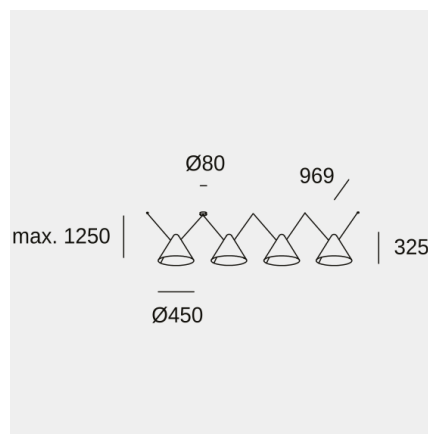

Super Attic 4 bodies Conic Shape 1250mm

Nahtrang Studio

Pendant Super Attic 4 bodies Conic Shape 1250mm E27 60 Black 3664lm

Technical features

- Luminaire total power: 60W
- Lens / reflector angle: HORIZONTAL 130°
- Structure material: Aluminium
- Structure finish: Black
- Max. size of light bulb: NA/100 mm
- Recommended light bulb: E27
- Voltage / frequency: 100-240V/50-60Hz
- Warranty: 5 años
- Easily recyclable luminaire

Luminotechnic features

Lampholder	Quantity	Light source power (W)	Correlated Colour Temperature (CCT)
E27	4	Max. power 15W	-

Image may not match reference. LedsC4 reserves the right to amend any of the product's components. The data related to flux, power and colour temperature may be subject to changes made by the manufacturer.

Super Attic 4 bodies Conic Shape 1250mm

Nahtrang Studio

Pendant Super Attic 4 bodies Conic Shape 1250mm E27 60 Black 3664lm

Logistics

x 1

Net weight (kg): 5.99

Packaged weight (kg): 16.35

Packaging: 1020mm x 1020mm x
520mm