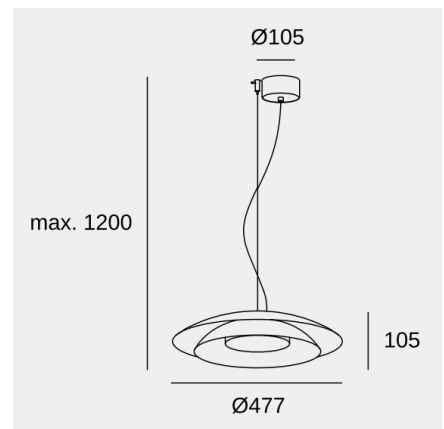

### Technical features

- Luminaire total power: 24.5W
- Real lumens: 813 (3000K)
- Real lm/W: 33
- Correlated Colour Temperature (CCT): SW 2700-3000-4000K
- Lens / reflector angle: HORIZONTAL 136°
- Structure material: Steel
- Structure finish: Black
- Driver Brand: HEP
- Voltage / frequency: 220-240V/50-60Hz
- Dimming protocol: ON-OFF
- Power Factor: 0.90
- Useful life: 50,000h L80B20
- Warranty: 5 years
- Easily recyclable luminaire

### Luminotechnic features

- CRI: 90
- MacAdam steps: 3
- Photobiological risk: RGO

Lampholder	Quantity	Light source power (W)
LED	1	21.7W

Image may not match reference. LedsC4 reserves the right to amend any of the product's components. The data related to flux, power and colour temperature may be subject to changes made by the manufacturer.

## Noway Big

Francesc Vilaró

Pendant Noway Big LED 24.5 SW 2700-3000-4000K ON-OFF Black 813lm