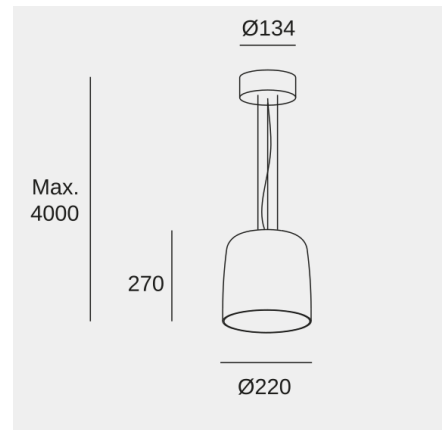

Levels 1 Body Ø220mm

Nahtrang Studio

Pendant Levels 1 Body Ø220mm LED 19 SW 2700-3000-4000K PHASE CUT Black 1381lm

Technical features

- Luminaire total power: 19W
- Real lumens: 1381 (3000K)
- Real lm/W: 73
- Correlated Colour Temperature (CCT): SW 2700-3000-4000K
- Lens / reflector angle: HORIZONTAL 102°
- Structure material: Steel
- Structure finish: Black
- Diffuser material: Glass
- Diffuser finish: Amber
- Voltage / frequency: 220-240V/50-60Hz
- Dimming protocol: PHASE CUT
- Power Factor: NULL
- Useful life: 50,000h L80B20
- Warranty: 5 years
- Easily recyclable luminaire

Luminotechnic features

- CRI: 90
- MacAdam steps: 3
- Photobiological risk: RG1

Lampholder	Quantity	Light source power (W)
LED	1	17.2W

Image may not match reference. LedsC4 reserves the right to amend any of the product's components. The data related to flux, power and colour temperature may be subject to changes made by the manufacturer.

Levels 1 Body Ø220mm

Nahtrang Studio

Pendant Levels 1 Body Ø220mm LED 19 SW 2700-3000-4000K PHASE CUT Black 1381lm

Logistics

x 1

Net weight (kg): 2.28

Packaged weight (kg): 3.11

Packaging: 325mm x 330mm x
455mm