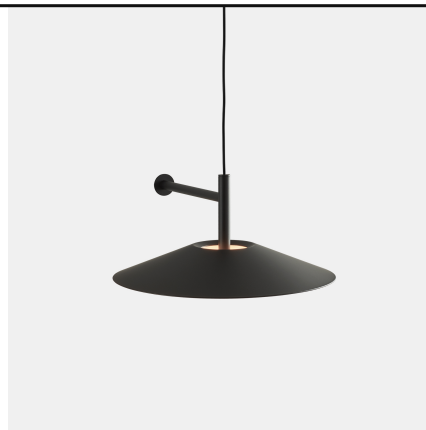

## H

Benedito Design

Wall fixture H LED 17 LED warm-white 2700K ON-OFF Black 627lm

### Technical features

Luminaire total power: 17W

Real lumens: 627

Real lm/W: 37

Correlated Colour Temperature (CCT): LED warm-white 2700K

Lens / reflector angle: FLOOD 73°

Structure material: Steel

Structure finish: Black

### Luminotechnic features

CRI: 90

MacAdam steps: 3

Photobiological risk: RG2

UGR crosswise: 22.7

UGR lengthwise: 22.7

Lampholder	Quantity	Light source power (W)	Correlated Colour Temperature (CCT)
LED	1	14.9W	LED warm-white 2700K