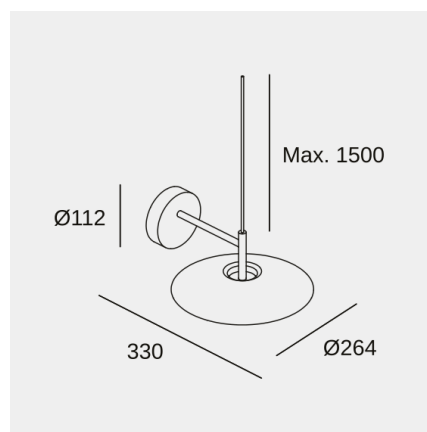

### Technical features

Luminaire total power: 17W

Real lumens: 627

Real lm/W: 37

Correlated Colour Temperature (CCT): LED warm-white 2700K

Lens / reflector angle: FLOOD 73°

Structure material: Steel

Structure finish: Black

### Luminotechnic features

CRI: 90

MacAdam steps: 3

Photobiological risk: RG2

UGR crosswise: 22.7

UGR lengthwise: 22.7

Lampholder	Quantity	Light source power (W)	Correlated Colour Temperature (CCT)
LED	1	14.9W	LED warm-white 2700K