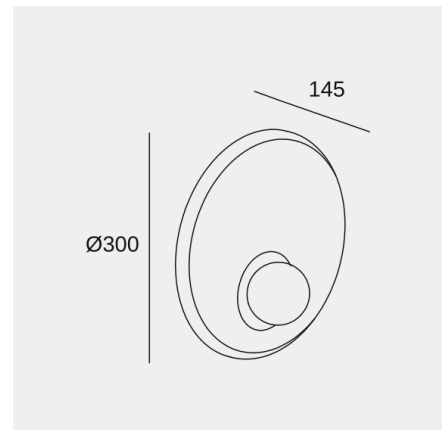

Trip Ø300mm

Nahtrang Studio

Wall fixture Trip Ø300mm E14 9 Black 207lm

Technical features

Luminaire total power: 9W

Lens / reflector angle: HORIZONTAL 125°

Structure material: Aluminium, Steel

Structure finish: Black

Diffuser material: Glass

Diffuser finish: Opal

Max. size of light bulb: 90/50 mm

Recommended light bulb: E14

Voltage / frequency: 100-240V/50-60Hz

Warranty: 5 years

Easily recyclable luminaire

Luminotechnic features

Lampholder	Quantity	Light source power (W)	Correlated Colour Temperature (CCT)
E14	1	Max. power 9W	-

Image may not match reference. LedsC4 reserves the right to amend any of the product's components. The data related to flux, power and colour temperature may be subject to changes made by the manufacturer.

Trip ø300mm

Nahtrang Studio

Wall fixture Trip ø300mm E14 9 Black 207lm

Logistics

x 1

Net weight (kg): 0.7

Packaged weight (kg): 1.78

Packaging: 360mm x 370mm x
180mm