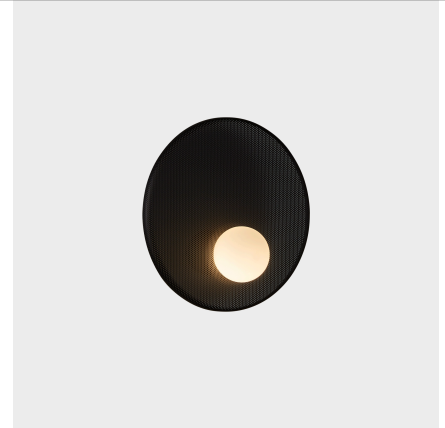

Trip Ø300mm

Nahtrang Studio

Wall fixture Trip Ø300mm E14 9 Black 207lm

Technical features

Luminaire total power: 9W

Lens / reflector angle: HORIZONTAL 125°

Structure material: Aluminium, Steel

Structure finish: Black

Diffuser material: Glass

Diffuser finish: Opal

Max. size of light bulb: 90/50 mm

Recommended light bulb: E14

Voltage / frequency: 100-240V/50-60Hz

Warranty: 5 years

Easily recyclable luminaire

Luminotechnic features

Lampholder	Quantity	Light source power (W)	Correlated Colour Temperature (CCT)
E14	1	Max. power 9W	-

Image may not match reference. LedsC4 reserves the right to amend any of the product's components. The data related to flux, power and colour temperature may be subject to changes made by the manufacturer.