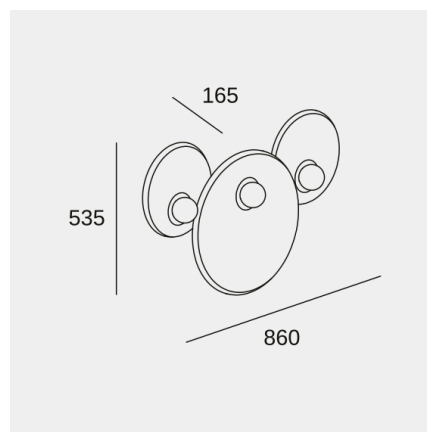

Trip triple ø300mm / ø460mm / ø300mm

Nahtrang Studio

Wall fixture Trip triple ø300mm / ø460mm / ø300mm E14 27 White 621lm

Technical features

Luminaire total power: 27W

Lens / reflector angle: HORIZONTAL 125°

Structure material: Aluminium, Steel

Structure finish: White

Diffuser material: Glass

Diffuser finish: Opal

Max. size of light bulb: 90/50 mm

Recommended light bulb: E14

Voltage / frequency: 100-240V/50-60Hz

Warranty: 5 years

Easily recyclable luminaire

Luminotechnic features

Lampholder	Quantity	Light source power (W)	Correlated Colour Temperature (CCT)
E14	3	Max. power 9W	-

Image may not match reference. LedsC4 reserves the right to amend any of the product's components. The data related to flux, power and colour temperature may be subject to changes made by the manufacturer.

Trip triple ø300mm / ø460mm / ø300mm

Nahtrang Studio

Wall fixture Trip triple ø300mm / ø460mm / ø300mm E14 27 White 621lm

Logistics

x 1

Net weight (kg): 1.98

Packaged weight (kg): 5.06

Packaging: 520mm x 530mm x
290mm