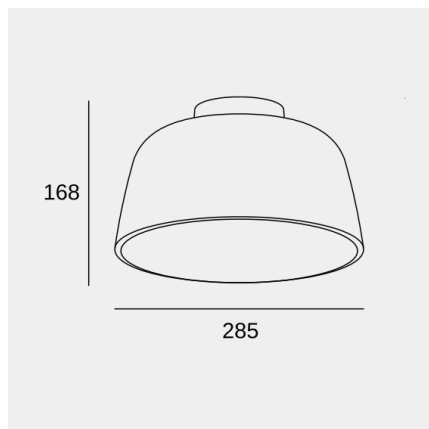

Miso Ø285mm

Manel Llusçà

Ceiling fixture Miso ø285mm E27 15 Black 422lm

Technical features

Luminaire total power: 15W

Lens / reflector angle: HORIZONTAL 162°

Structure material: Steel

Structure finish: Black

Recommended light bulb: E27

Voltage / frequency: 100-240V/50-60Hz

Warranty: 5 years

Easily recyclable luminaire

Luminotechnic features

Lampholder	Quantity	Light source power (W)	Correlated Colour Temperature (CCT)
E27	1	Max. power 15W	-

Image may not match reference. LedsC4 reserves the right to amend any of the product's components. The data related to flux, power and colour temperature may be subject to changes made by the manufacturer.