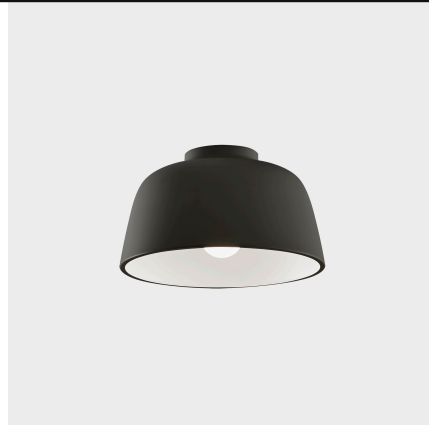

Miso Ø285mm

Manel Llusçà

Ceiling fixture Miso ø285mm E27 15 Black 422lm

Technical features

Luminaire total power: 15W

Lens / reflector angle: HORIZONTAL 162°

Structure material: Steel

Structure finish: Black

Recommended light bulb: E27

Voltage / frequency: 100-240V/50-60Hz

Warranty: 5 years

Easily recyclable luminaire

Luminotechnic features

Lampholder	Quantity	Light source power (W)	Correlated Colour Temperature (CCT)
E27	1	Max. power 15W	-

Image may not match reference. LedsC4 reserves the right to amend any of the product's components. The data related to flux, power and colour temperature may be subject to changes made by the manufacturer.