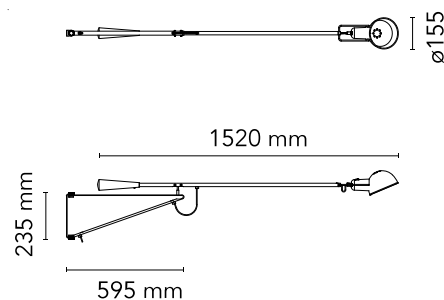

FLOS

A0320009 White

265 Small NEW

Designed by Paolo Rizzatto, 1973

Halogen - 75W

Wall lamp providing direct light. Painted steel adjustable arm and reflector. Chrome-plated brass reflector support. Cast iron tapered counterweight. Painted steel wall fixture.

Are you a professional and your project needs consulting and support?

[BOOK AN APPOINTMENT](#)

Main specifications

EAN	8059607047156
Mounting	Wall
Environment	Indoor dry location
Light source type	Bulb
Lamp category	Halogen
Lamp holder	E27
Ilcos	HSGSA
Number of heads	1
Power (W)	75

Physical

Colour	White
Cord length (mm)	2030
Net weight (kg)	5
Package volume (m3)	0.09
IP internal	20

Photometric

Lighting type	Direct
Light distribution	Asymmetric

Electrical

Insulation class	II
Frequency (Hz)	50/60
Main voltage (Vac)	220-250
Dimmable	Yes
Dimming interface	Switch Integrated (Remote Dimmable)
Plug type	Type C
Batteries inside	No
Charging min time	No