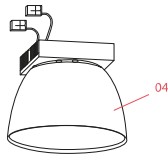

Accessories & Power Supply

OPTIONAL

F0093030

Aim Multiple Canopy

OPTIONAL

RF22227

Aim Dimmer

Spare Parts