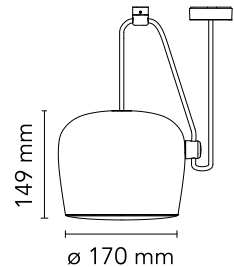

12W - 725lm - 2700K - CRI> 90

Suspended light fitting. Body in varnished aluminium sheet, shade in photo-etched optical polycarbonate. Internal reflector in photo-etched PC. Directionable body. Powered directly from mains. The LED can be dimmed with a «Triac for Led» dimmer approved by Flos. Flos does not respond in case of wrong electrical connection system installations. The cable has a useful length of 9 metres and thus the lamp can be suspended 3 metres from the ceiling. Multiple rose with capacity to connect up to 5 Aim Small also available.

Are you a professional and your project needs consulting and support?

BOOK AN APPOINTMENT