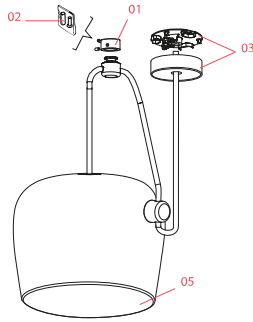

Accessories & Power Supply

OPTIONAL

F0093030

Aim Multiple Canopy

OPTIONAL

RF22227

Aim Dimmer

Spare Parts