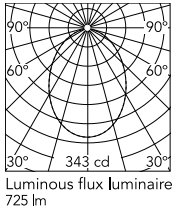

Schematic light drawing

Ecodesign and Energy Labelling

This product contains a light source of energy efficiency class F

Replaceable (LED only)
light source by a
professional

Photometric

Lighting type	Direct
Light distribution	Roto symmetric
CCT (K)	2700
CRI>	90

Electrical

Insulation class	II
Frequency (Hz)	50/60
Main voltage (Vac)	220-240
LED voltage Vf (Vdc)	null
Driver	Integrated
Dimmable	Yes
Dimming type	Mains Cut Dimming
Dimming interface	Remote Dimmable (Dimmer Not Included)
Batteries inside	No
Charging min time	No