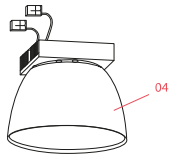

FLOS

F0095054 Light Silver Anodized

Aim Small

Designed by Ronan & Erwan Bouroullec, 2014

12W - 725lm - 2700K - CRI> 90

Suspended light fitting. Body in varnished aluminium sheet, shade in photo-etched optical polycarbonate. Internal reflector in photo-etched PC. Directionable body. Powered directly from mains. The LED can be dimmed with a «Triac for Led» dimmer approved by Flos. Flos does not respond in case of wrong electrical connection system installations. The cable has a useful length of 9 metres and thus the lamp can be suspended 3 metres from the ceiling. Multiple rose with capacity to connect up to 5 Aim Small also available.

Accessories & Power Supply

OPTIONAL

F0093030

Aim Multiple Canopy

OPTIONAL

RF22227

Aim Dimmer

Spare Parts