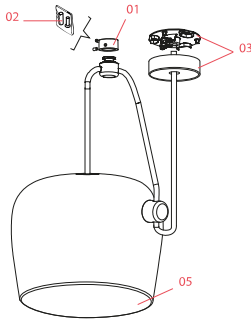

Accessories & Power Supply

OPTIONAL

F0093030

Aim Multiple Canopy

OPTIONAL

RF22227

Aim Dimmer

Spare Parts

- | | | |
|-----|--|-----------|
| 01. | Natural anodized ceiling attachment assembly | RF0090154 |
| 02. | Kit of quantity 3 m4 screws | RF06750 |
| 03. | Ceiling rose assembly | RF1555030 |
| 05. | Aim small opal diffuser | RF0095500 |