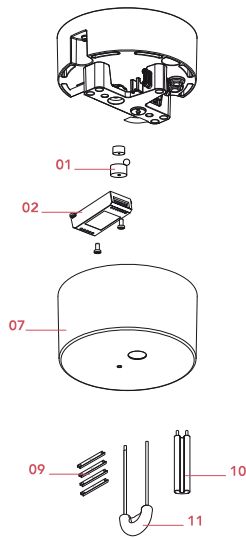

[Mounting instructions](#)  PDF

[Spare Parts](#)  PDF

Main specifications

EAN	8059607014172
Mounting	Suspension
Environments	Indoor dry location
Power (W)	190
System power (W)	210

Physical

Colour	Black
Cord length (mm)	2400
Net weight (kg)	3.06
Package height (cm)	140
Package width (cm)	280
Package length (cm)	252
Package volume (m3)	0.01
IP internal	20

Spare Parts

01.	Stretch cable ceiling rose kit	RF0410400
02.	Led dimmer kit	RF0410300
07.	Big ceiling rose cover	RF0410600
09.	Spacers cable	RF26602
10.	Regolation cables key	RF26440
11.	Element support assembly	RF26906