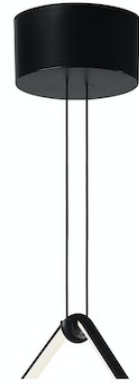

FLOS

■ F0415030 Black

Arrangements Big Rose

Designed by Michael Anastassiades, 2018

Big Rose-MAX190W

Are you a professional and your project needs consulting and support?

[BOOK AN APPOINTMENT](#)

Download

[Mounting instructions](#)  PDF

[Spare Parts](#)  PDF

Main specifications

EAN	8059607014172
Mounting	Suspension
Environments	Indoor dry location
Power (W)	190
System power (W)	210

Physical

Colour	Black
Cord length (mm)	2400
Net weight (kg)	3.06
Package height (cm)	140
Package width (cm)	280
Package length (cm)	252
Package volume (m3)	0.01
IP internal	20