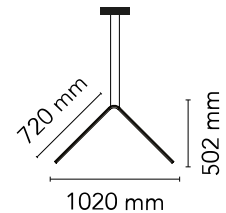

FLOS

■ F0405030 Black

Arrangements Broken Line

Designed by Michael Anastassiades, 2018

29W - 1200lm - 2700K

Diffuse light suspended lighting device. Body in extruded, curved NC-machined and black powder-coated aluminium, diffuser in platinum optical silicone. Each component can be connected to the power pack by means of an electrical and mechanical connection system designed for customisable product set-up. Roses available with two powers: lamp with power under 70W and lamp with power under 190W. Class III roses also available for installations with remote power supply: "surface" version for installations on cement, "recessed" version for plasterboard ceilings. The electronics integrated in the rose enables use of dimming systems: push, 1-10, potentiometer, DALI. In the absence of these systems, the light flow can be set with the push system included in the rose. Cable length 2.4m

Physical

Colour	Black
Cord length (mm)	2500
Net weight (kg)	0.5
Package height (cm)	45
Package width (cm)	810
Package length (cm)	780
Package volume (m3)	0.03
IP internal	20

Download

[Mounting instructions](#) PDF