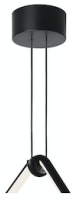

FLOS

■ F0405030 Black

Arrangements Broken Line

Designed by Michael Anastassiades, 2018

29W - 1200lm - 2700K

Diffuse light suspended lighting device. Body in extruded, curved NC-machined and black powder-coated aluminium, diffuser in platinum optical silicone. Each component can be connected to the power pack by means of an electrical and mechanical connection system designed for customisable product set-up. Roses available with two powers: lamp with power under 70W and lamp with power under 190W. Class III roses also available for installations with remote power supply: "surface" version for installations on cement, "recessed" version for plasterboard ceilings. The electronics integrated in the rose enables use of dimming systems: push, 1-10, potentiometer, DALI. In the absence of these systems, the light flow can be set with the push system included in the rose. Cable length 2.4m

Ecodesign and Energy Labelling

This product contains a light source of energy efficiency class F

Replaceable (LED only)
light source by a
professional

Photometric

Lighting type	Indirect, Direct
Light distribution	Symmetric
CCT (K)	2700

Accessories & Power Supply

REQUIRED

F0416030

Arrangements Small Rose

REQUIRED

F0415030

Arrangements Big Rose

REQUIRED