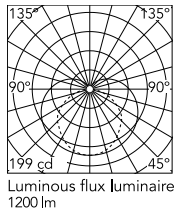

Schematic light drawing

Ecodesign and Energy Labelling

This product contains a light source of energy efficiency class F

Replaceable (LED only)
light source by a
professional

Photometric

Lighting type	Indirect, Direct
Light distribution	Symmetric
CCT (K)	2700

Electrical

Insulation class	III
Frequency (Hz)	50/60
Main voltage (Vac)	48
LED voltage Vf (Vdc)	null
Driver	Remote
Dimmable	Yes
Dimming type	Electronic 48V
Dimming interface	Remote Dimmable (Dimmer Not Included)
Batteries inside	No
Charging min time	No