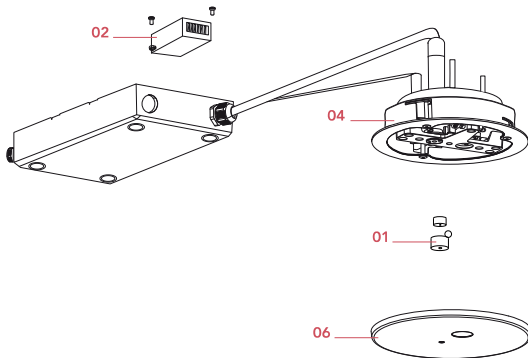

Spare Parts

02.	Led dimmer kit	RF0410300
03.	Recessed power unit	RF27614
04.	Recessed ceiling wall assembly	RF27613
06.	Recessed ceiling rose cover	RF26773
09.	Spacers cable	RF26602
10.	Regulation cables key	RF26440
11.	Element support assembly	RF26906

DOWNLOAD