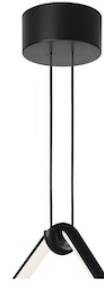

FLOS

■ F0416030 Black

Arrangements Small Rose

Designed by Michael Anastassiades, 2018

Small Rose-MAX70

Are you a professional and your project needs consulting and support?

[BOOK AN APPOINTMENT](#)

Download