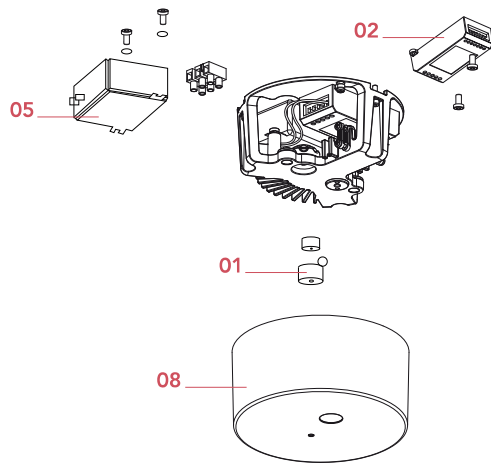

Physical

| | |
|---------------------|-------|
| Colour | Black |
| Cord length (mm) | 2400 |
| Net weight (kg) | 1.25 |
| Package height (cm) | 120 |
| Package width (cm) | 240 |
| Package length (cm) | 260 |
| Package volume (m3) | 0.01 |
| IP internal | 20 |

Spare Parts

- | | | |
|-----|--|-----------|
| 01. | Stretch cable ceiling rose kit | RF0410400 |
| 02. | Led dimmer kit | RF0410300 |
| 05. | Power supply kit for Arrangements small & Noctambule | RF0410500 |
| 08. | Small ceiling rose cover | RF0410700 |
| 09. | Spacers cable | RF26602 |
| 10. | Regolation cables key | RF26440 |
| 11. | Element support assembly | RF26906 |