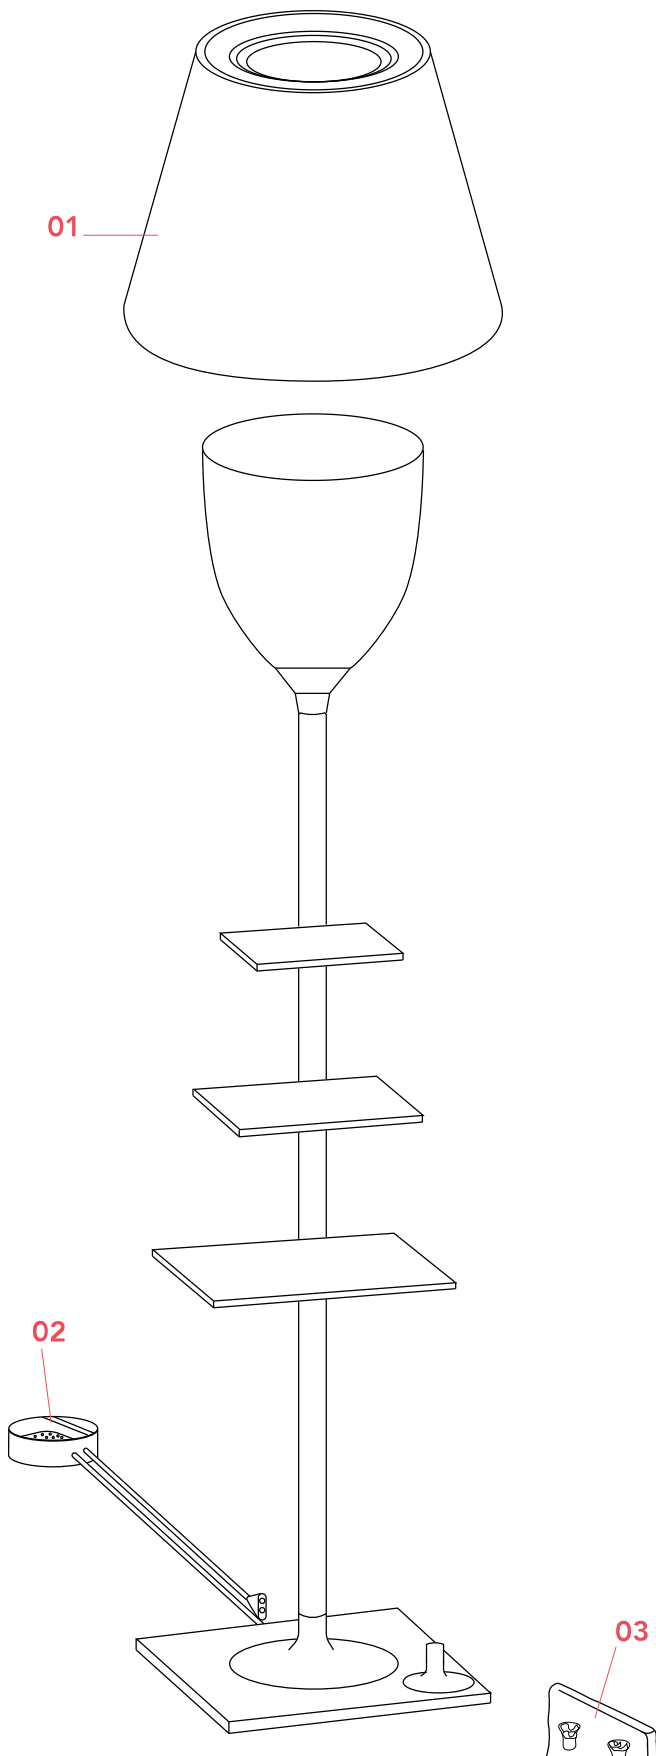

Spare Parts

01.	Ktribe Floor/Table 2 aluminized bronze diffuser assembly	F6278046
02.	Led rondo' dimmer 220/240v 40-250w 4-100w	RF28045
03.	Kit of Quantity 5 Black Feet Padas for Bibliotheque Nationale Base	RF05574

DOWNLOAD