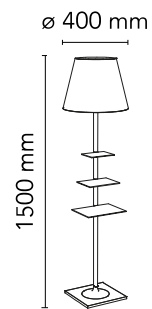

FLOS

F1011046 Bronze

Bibliothèque Nationale

Designed by Philippe Starck, 2013

Halogen - 150W

Floor lamp with diffuse light. Base, rod stand and diffuser stand in chrome-plated die-cast zinc. Base cover in zinc-plated P04 steel sheet. Internal diffuser and lamp-holder stand in opal coloured injection die-stamped PC. The external diffusers are available in matching PVC fabric, injection die-stamped methacrylate with clear or smoke-grey finish, or in silver or bronze on the inner surface, by vacuum aluminum coating. Upper ring in clear injection die-stamped PC. Brackets in polished stainless steel. A USB outlet placed on the base enables the most common smartphones and tablets to be recharged (max 2A).

Are you a professional and your project needs consulting and support?

[BOOK AN APPOINTMENT](#)

Main specifications

EAN	8059607001073
Mounting	Floor
Environments	Indoor dry location
Light Source Type	Bulb
Lamp category	Halogen
Lamp holders	E27
Ilcos	HSGS
Number of heads	1
Power (W)	150

Physical

Colour	Bronze
Length (mm)	400
Cord length (mm)	2010
Net weight (kg)	10.87
Package volume (m3)	0.39
IP internal	20

Download

[Mounting instructions](#)  PDF

[Spare Parts](#)  PDF

Photometric

Lighting type	Total
Light distribution	Symmetric