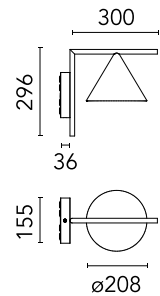

### Main specifications

Mounting	Ceiling and wall surface
LED type	LED array
Lamp category	LED
Number of heads	1
Power (W)	9.5
Source flux (lm)	989
System flux (lm)	629

### Physical

Colour	Deep Brown
Trim	No
Orientation	Fixed
Recessed depth (mm)	0
Spot diameter (mm)	208
Length (mm)	336
Net weight (kg)	2.1
IP internal	65

## Schematic light drawing

Beam Angle: 114°		
h(m)	E(lx)	D(m)
1	217	3.05
2	54	6.11
3	24	9.16
4	14	12.22
5	9	15.27