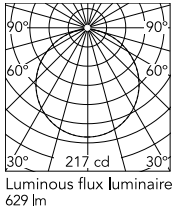

### Physical

Colour	Deep Brown
Trim	No
Orientation	Fixed
Recessed depth (mm)	0
Spot diameter (mm)	208
Length (mm)	336
Net weight (kg)	2.1
IP internal	65

### Technical Drawings

[2D](#) ZIP

[3D](#) ZIP

[Bim](#) ZIP

## Schematic light drawing

Beam Angle: 114°		
h(m)	E(lx)	D(m)
1	217	3.05
2	54	6.11
3	24	9.16
4	14	12.22
5	9	15.27