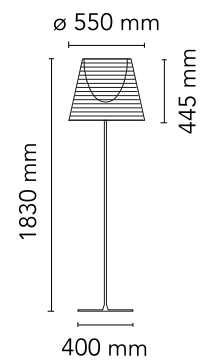

FLOS

F6301000 Transparent

KTribe Floor 3

Designed by Philippe Starck, 2007

Halogen - 250W

Floor lamp providing diffused lighting. Base, rod support and diffuser support in die-cast, polished and chrome-plated Zamak alloy. Galvanized P04 steel base cover. Injectionmolded PC (polycarbonate) opal inner diffuser and support for the lamp-holder. Outer diffusers in transparent or fumée PMMA (polymethylmethacrylate), and silver or bronze on the inner surface, by vacuum aluminum coating. Injection-molded PC (polycarbonate) upper ring, completely transparent or transparent diffuser and silver diffuser) or transparent brown for the outer bronze diffuser. On the cable there is the electronic dimmer which allows the regulation of light brightness.

Are you a professional and your project needs consulting and support?

[BOOK AN APPOINTMENT](#)

Main specifications

EAN	8059607005866
Mounting	Floor
Environments	Indoor dry location
Light Source Type	Bulb
Lamp category	Halogen
Lamp holders	E27
Ilcos	HSGS
Number of heads	1
Power (W)	250

Physical

Colour	Transparent
Net weight (kg)	16
Package volume (m3)	0.73
IP internal	20

Download

Mounting instructions	↓ PDF
Spare Parts	↓ PDF

Photometric Files

LDT / IES	↓ ZIP
---------------------------	-------