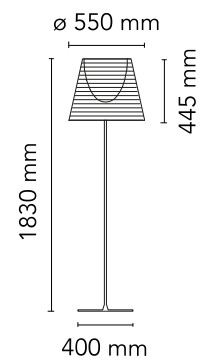

FLOS

■ F6301030 Fumée

KTribe Floor 3

Designed by Philippe Starck, 2007

Halogen - 250W

Floor lamp providing diffused lighting. Base, rod support and diffuser support in die-cast, polished and chrome-plated Zamak alloy. Galvanized P04 steel base cover. Injectionmolded PC (polycarbonate) opal inner diffuser and support for the lamp-holder. Outer diffusers in transparent or fumée PMMA (polymethylmethacrylate), and silver or bronze on the inner surface, by vacuum aluminum coating. Injection-molded PC (polycarbonate) upper ring, completely transparent or transparent diffuser and silver diffuser) or transparent brown for the outer bronze diffuser. On the cable there is the electronic dimmer which allows the regulation of light brightness.

Are you a professional and your project needs consulting and support?

[BOOK AN APPOINTMENT](#)

Main specifications

EAN	8059607005897
Mounting	Floor
Environments	Indoor dry location
Light Source Type	Bulb
Lamp category	Halogen
Lamp holders	E27
Ilcos	HSGS
Number of heads	1
Power (W)	250

Physical

Colour	Fumée
Net weight (kg)	16
Package volume (m3)	0.73
IP internal	20

Download

Mounting instructions	↓ PDF
Spare Parts	↓ PDF

Photometric

Lighting type	Indirect, Direct
Light distribution	Symmetric