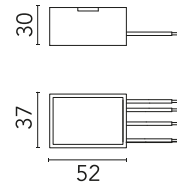

Are you a professional and your project needs consulting and support?

[BOOK AN APPOINTMENT](#)