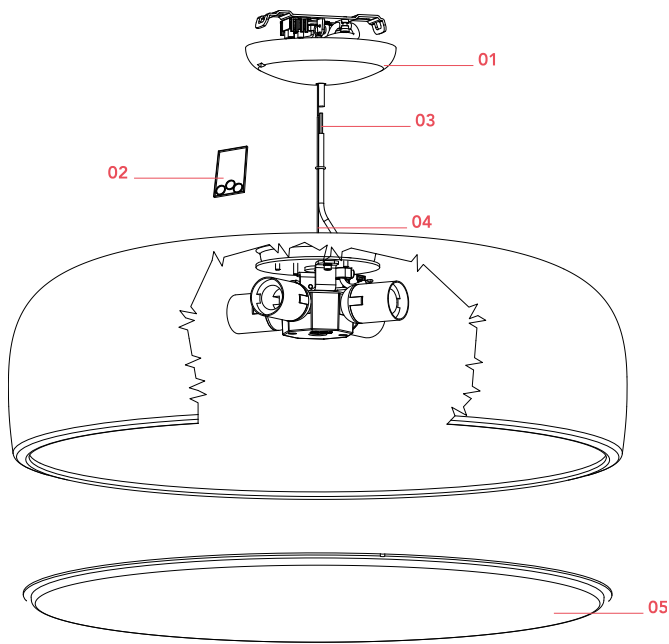

Physical

Colour	Black
Length (mm)	600
Cord length (mm)	2700
Canopy dimension (mm)	36
Canopy width (mm)	146
Net weight (kg)	4.5
Package height (mm)	310
Package width (mm)	710
Package length (mm)	710
Package volume (m3)	0.16
IP internal	20

Spare Parts

- | | | |
|-----|--|-----------|
| 01. | Black rose assembly | RA3690230 |
| 02. | Kit of 5 or rings | RF05382 |
| 03. | Wiring 2,7m FEP/PVC 3x0,75
Transparent | RF29907 |
| 04. | 3 mt steel cable \varnothing 1,2 with 19
winded wires | RF29665 |
| 05. | Methacrylate diffuser | RF19022 |