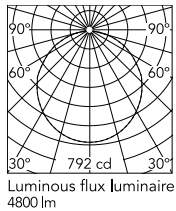

Schematic light drawing

Photometric

Light distribution

Roto symmetric

Electrical

Insulation class	I
Frequency (Hz)	50/60
Main voltage (Vac)	220-250
LED voltage Vf (Vdc)	null
Dimmable	Yes
Dimming interface	Remote Dimmable (Dimmer Not Included)
Batteries inside	No