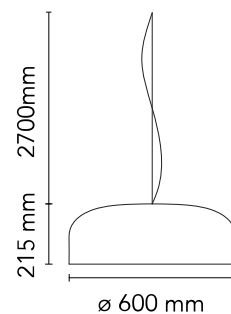

Are you a professional and your project needs consulting and support?

[BOOK AN APPOINTMENT](#)

Main specifications

EAN	8059607031346
Mounting	Suspension
Environments	Indoor dry location
Light Source Type	Bulb
Lamp category	Halogen
Lamp type	A70
Lamp holders	E27
Ilcos	HSGSA
Bulb finish	Frosted
Number of heads	4
Power (W)	70
System power (W)	280

Physical

Colour	Black
Length (mm)	600
Cord length (mm)	2700
Canopy dimension (mm)	36
Canopy width (mm)	146
Net weight (kg)	4.5
Package height (mm)	310
Package width (mm)	710
Package length (mm)	710
Package volume (m3)	0.16
IP internal	20