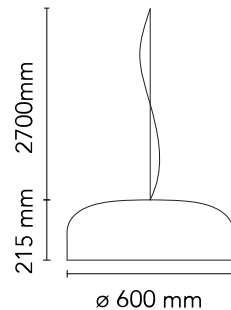

Halogen - 4 x 70W

Suspension lamp with direct light. Aluminium body. Available in gloss black, matte black, red, green, white or MUD. Injection-moulded opalescent methacrylate diffuser. Steel ceiling attachment with steel suspension cable, 5 pole electric cable in PTFE double insulation, working length 2700 mm.

Are you a professional and your project needs consulting and support?

[BOOK AN APPOINTMENT](#)