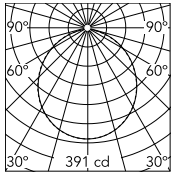

Physical

Colour	Black
Cord length (mm)	12000
Net weight (kg)	1
Package height (cm)	300
Package width (cm)	300
Package length (cm)	300
Package volume (m3)	0.03
IP internal	20

Download

Mounting instructions	↓ PDF
Mounting instructions	↓ PDF
Mounting instructions	↓ PDF
Spare Parts	↓ PDF

Photometric Files

LDT / IES	↓ LDT
-----------	-----------------------

Technical Drawings

Bim	↓ ZIP
---------------------	-----------------------

Schematic light drawing

Luminous flux Luminaire
1035 lm

Photometric