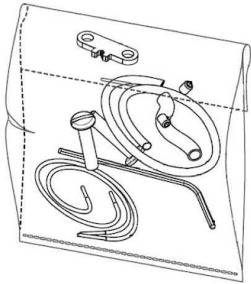

Power supply unit for led

RF6480109

Kit with white hooks and white cable clamps

RF6480130

String Light black hooks & cable clamps 5-unit kit

RF6480200

Kit with allen key and screws for ceiling rose assembly

RFU648200

Kit with allen key and screws for ceiling rose assembly