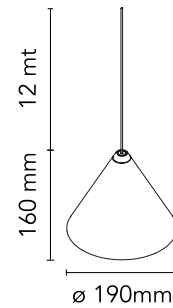

FLOS

■ F6487030 Black

String Light - Cone head - 12mt cable

Designed by Michael Anastassiades, 2014

21W - 1035lm - 2700K

Suspension lamp providing diffused light. Black, white or blue varnished die-cast aluminium body coated with clear soft-touch varnish. Optical diffuser in opal PC. Suspension system of 12 metres with Kevlar reinforced coaxial cable. Available with wall/ceiling connection in black PC and power supply with floor switch in black varnished PC. The on/off switch is electronic with optical and touch dimm mechanism included or touch dimm and CASAMBI Ready version. Dimmer included. Compulsory to add either floor switch or ceiling/wall rose.

Are you a professional and your project needs consulting and support?

[BOOK AN APPOINTMENT](#)

Main specifications

EAN	8059607041420
Mounting	Suspension
Environment	Indoor dry location
Light source type	LED
LED type	LED array
Power (W)	21
System flux (lm)	1035

Physical

Colour	Black
Cord length (mm)	12000
Net weight (kg)	1
Package height (cm)	300
Package width (cm)	300
Package length (cm)	300
Package volume (m3)	0.03
IP internal	20

Download

Mounting instructions	↓ PDF
Mounting instructions	↓ PDF
Mounting instructions	↓ PDF
Spare Parts	↓ PDF