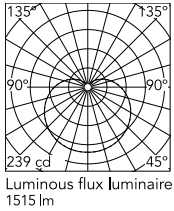

Schematic light drawing

Ecodesign and Energy Labelling

This product contains a light source of energy efficiency class D

Replaceable (LED only)
light source by a
professional

Photometric

Lighting type	Total
Light distribution	Roto symmetric
CCT (K)	2700

Electrical

Insulation class	III
Main voltage (Vac)	48
Forward voltage (V)	48
Driver	Remote excluded
Dimmable	Yes
Dimming type	Electronic 48V
Dimming interface	Dimmer Integrated
Batteries inside	No
Charging min time	No