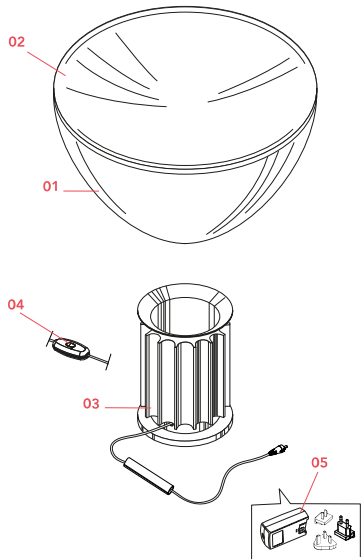

Spare Parts

01.	Taccia Small transparent diffuser & reflector	F6606000
02.	White reflector	RF24886
03.	Taccia small led base with old dimmer	F6605046
04.	Jack plug with coaxial cable and dimmer	RF6605100
05.	Black plug assembly kit & 24V driver	RF3320100
10.	Assembly Coaxial Connector	RF3390130

DOWNLOAD