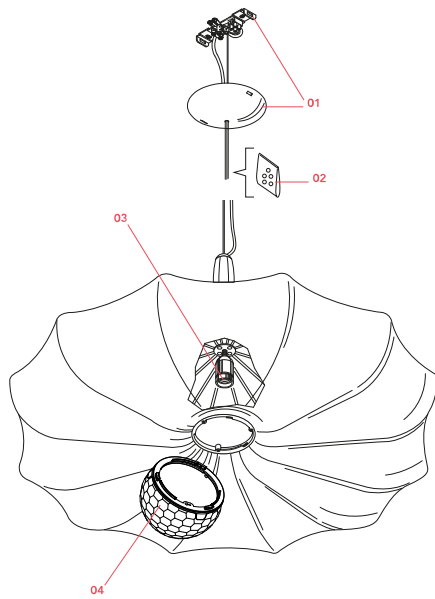

## Schematic light drawing

Luminous flux luminaire  
4210 lm

## Spare Parts

- |     |                                       |           |
|-----|---------------------------------------|-----------|
| 01. | White rose assembly                   | RA3690209 |
| 02. | Kit of 5 or rings                     | RF05382   |
| 03. | Assembly E27 Lamp Holder for Zeppelin | RF9800400 |
| 04. | Crystal sphere diffuser assembly      | RF9800300 |