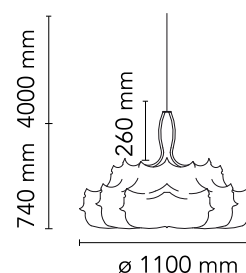

Halogen - 250W

Suspension lamp providing diffused lighting. White powder coated internal steel structure sprayed with a unique "cocoon" resin to create the diffuser which is then protected by a transparent sprayed on finish. Transparent polymethylmethacrylate (PMMA) "candles. Faceted crystal globe located at the lower center for a sparkle effect.

Are you a professional and your project needs consulting and support?

[BOOK AN APPOINTMENT](#)