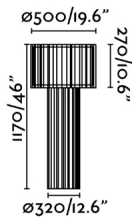

General characteristics

Fixation	Floor
Type	II
IP	20
voltage	100V-240V
Hertz	50/60Hz
Cable meters	2800mm
Switch type	Push
Max. Power	15W

Material

Body/Structure	Steel
Screen	Textile

Finish

Screen	Beige
--------	-------