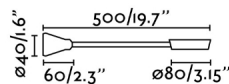

### General characteristics

Fixation	Wall
Type	II
IP	20
voltage	220V-240V
Hertz	50/60Hz
Switch type	On/Off
Max. Power	3W