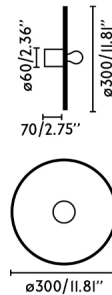

this is recycled

CONFETTI is a collection of designer lights created by Nutcreatives. Its shade is manufactured from recycled bottle top plastic and is produced locally in Valencia. A solution for modern and committed indoor lighting. The shade plays a leading role and complements the bulb, which is perfectly visible. This light fixture can be installed as both a wall light and a ceiling light, and is also available in 30 cm diameter and 7 cm height. CONFETTI allows you to create islands on the ceiling and on the wall. Lighting solutions designed for global markets, compatible with mains voltages: 110 - 120V and 220 - 240V.

## General characteristics

<b>Fixation</b>	Wall, Ceiling
<b>Type</b>	II
<b>IP</b>	20
<b>voltage</b>	100V-240V
<b>Hertz</b>	50/60Hz
<b>Max. Power</b>	15W