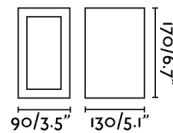

LOG is a wall lamp for garden lighting. This LED wall lamp has directable wings allowing you to control the light beam, upper and lower, to obtain both functional and decorative lightning .

General characteristics

Fixation	Wall
Type	I
IP	54
voltage	220V-240V
Hertz	50/60Hz
Max. Power	9W
IK	06

Material

Body/Structure	Aluminium
Diffuser	PC

Finish

Diffuser	Opal
----------	------

Lighting characteristics

Light source included	Yes
Light source	SMD LED
Temperature	3000K
MacAdam Steps	5 SDCM
LM	600lm
CRI	>80
LED lifetime	LM80
Adjustable opening degrees	No
Light direction	Ambient lighting
Energy classification	F