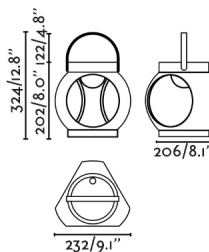

## General characteristics

<b>Fixation</b>	Table
<b>Type</b>	III
<b>IP</b>	66
<b>Switch type</b>	Touch
<b>Type of load</b>	5V CARGA RÁPIDA / 5V
<b>included battery</b>	Yes6h
<b>Max. Power</b>	3W