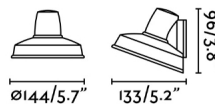

General characteristics

Fixation	Wall
Type	I
IP	44
voltage	100V-240V
Hertz	50/60Hz
Max. Power	8W

Material

Body/Structure	Aluminium
Diffuser	Glass

Finish

Diffuser	Transparent
----------	-------------

Lighting characteristics