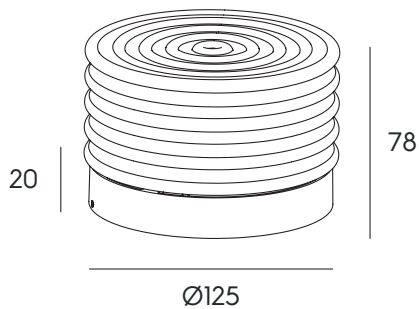

ORBIT®

hajō

specifications

Ingress Protection (IP)	65
Glow wire test	850°

power specs

Gear transfo	driver integrated
Lamp power	8W
Dimmable	NON-DIM/TRIAC/DALI

light specifications

Light sources	1
Beam angle	170°
Color temperature	2700/3000/4000K & D2W (2200-3000K)
CRI	90+
Light source power	7W
Light source output	1000 lm
Effective lumen	700 lm