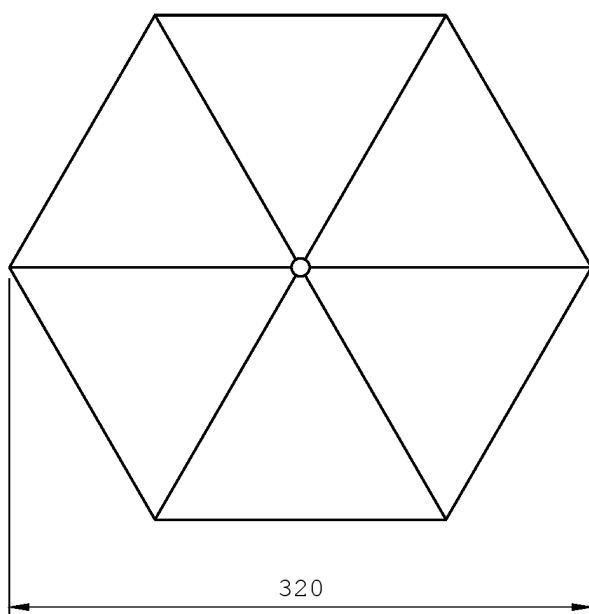

MATERIALS

Fabric Sunbrella Solids Almond

Pole and ribs Powder coated aluminium RAL7034

Handles Powder coated, casted aluminium RAL7034

SPECIFICATIONS

Diameter 3,2 m

Height 2,5 m

Diameter pole 5 cm

Diameter base 59 cm

Weight base 40 kg

Color RAL7034

CONTACT

Questions, comments or suggestions relating to a product on our website? Feel free to get in touch with us!

Wünder – Ovenhoek 5, 8800 Roeselare, Belgium
+32 51 79 17 31 – info@wunder.be