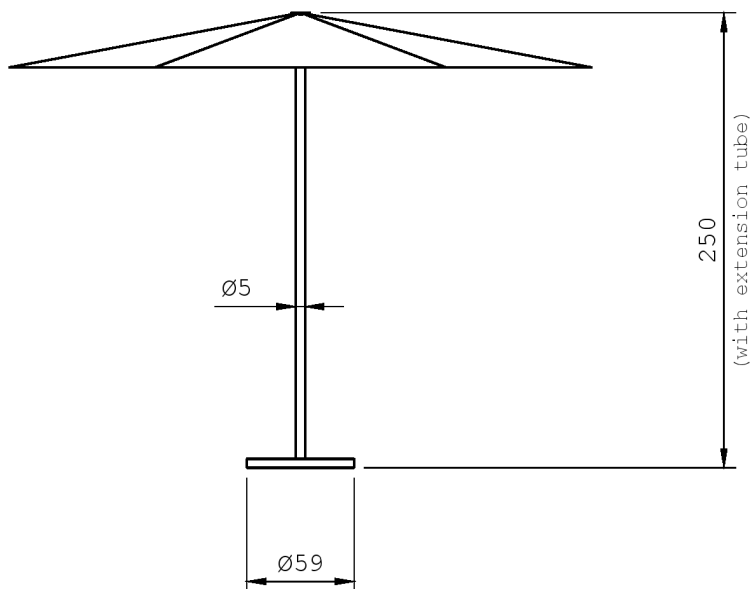

MATERIALS

Fabric Sunbrella Solids Almond

Pole and ribs Powder coated aluminium RAL7034

Handles Powder coated, casted aluminium RAL7034

SPECIFICATIONS

Diameter 3,2 m

Height 2,5 m

Diameter pole 5 cm

Diameter base 59 cm

Weight base 40 kg

Color RAL7034

CONTACT

Questions, comments or suggestions relating to a product on our website? Feel free to get in touch with us!

Wünder – Ovenhoek 5, 8800 Roeselare, Belgium
+32 51 79 17 31 – info@wunder.be