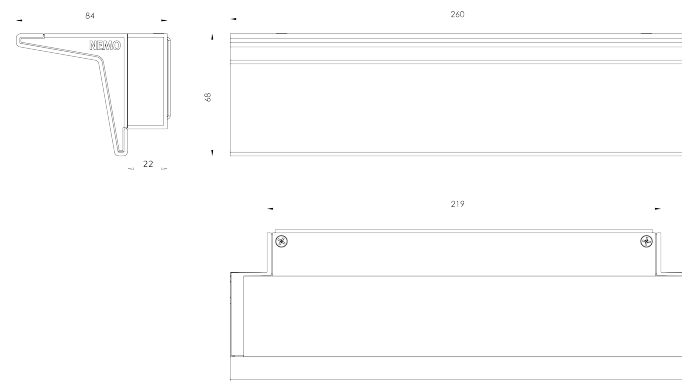

IP20 | 2700K

LAMPING

Source	linear LED
Total power	30W
Emission	indirect
Switching	dimnable TRIAC
Tension	230V
Color temperature	2700K
Luminous flux	3000lm
Typ CRI	85
IP class	20
Dimensions	26x8,5x7cm
Materials	Aluminum + PC/ABS
Net lamp weight	1 kg

Codes

ZEN LW2 31
ZEN LN2 31

Structure/Diffuser

white/opal
black/opal

PACKAGE

Package 01

Dimension: 15x15x35 cm / Gross weight: 1,5 kg

Certificazioni

IP20 | 3000K

LAMPING

Source	linear LED
Total power	30W
Emission	indirect
Switching	dimnable TRIAC
Tension	230V
Color temperature	3000K
Luminous flux	3000lm
Typ CRI	85
IP class	20
Dimensions	26x8,5x7cm
Materials	Aluminum + PC/ABS
Net lamp weight	1 kg

Codes

ZEN LWW 31
ZEN LNW 31

Structure/Diffuser

white/opal
black/opal

PACKAGE

Package 01

Dimension: 15x15x35 cm / Gross weight: 1,5 kg

Certificazioni