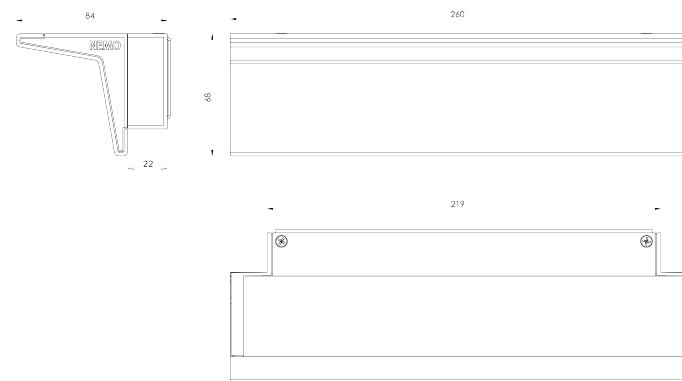

IP44 | 2700K

LAMPING

Source	linear LED
Total power	30W
Emission	indirect
Switching	dimnable TRIAC
Tension	230V
Color temperature	2700K
Luminous flux	3000lm
Typ CRI	85
IP class	44
Dimensions	26x8,5x7cm
Materials	Aluminum + PC/ABS
Net lamp weight	1 kg

Codes

ZEN LN2 33
ZEN LW2 33

Structure/Diffuser

black/opal
white/opal

PACKAGE

Package 01

Dimension: 15x15x35 cm / Gross weight: 1,5 kg

Certificazioni

IP44 | 3000K

LAMPING

Source	linear LED
Total power	30W
Emission	indirect
Switching	dimnable TRIAC
Tension	230V
Color temperature	3000K
Luminous flux	3000lm
Typ CRI	85
IP class	IP44
Dimensions	26x8,5x7cm
Materials	Aluminum + PC/ABS
Net lamp weight	1 kg